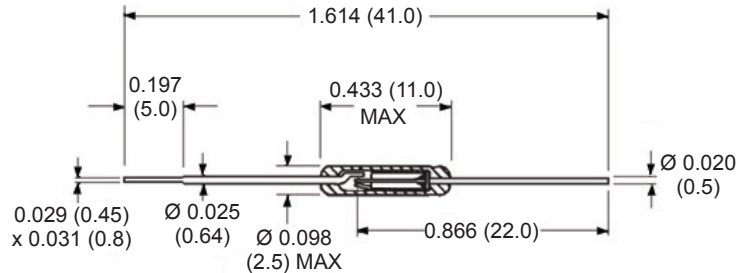

**Part Number: MH5**  
**Non-Position Sensitive 1 f A - Wetted Switch**  
**Product Data Sheet**
**PICTURE**

**DIMENSIONS**

Drawings not to scale.  
All dimensions in inches (mm) nominal.

**SPECIFICATION**

				A - Make Contact
Contact Form				A - Make Contact
Switching Voltage	DC / Peak AC Resistance	Volts	MAX	500*
Switching Current	DC / Peak AC Resistance	Amps	MAX	2
Carry Current (24 h)	DC / Peak AC Resistance	Amps	MAX	2
Contact Rating	DC / Peak AC Resistance	mOhms	MAX	55
Operating Frequency		Hz	MAX	300
Life Expectancy	1.0V 10mA	x10 <sup>6</sup> Ops	MIN	500
	50V, 1A	x10 <sup>6</sup> Ops	MIN	1
	500V, 100mA	x10 <sup>6</sup> Ops	MIN	5
	48V, 100mA	x10 <sup>6</sup> Ops	MIN	50
Operate AT Range		AT	MIN-MAX	25 - 60
Release AT Range		AT	MIN	12
Insulation Resistance	500V, 25°C 40% RH	Ohms	MIN	10 <sup>10</sup>
Capacitance	Across Open Contacts	pF		0.3
Dielectric Strength	Between Contacts	VAC	MIN	1500
Operate Time	1.5 times Operate at 20Hz Sq. Wave 50% DC	msec	MAX	0.85 TYP - 1.2 MAX
Release Time	Zener-Diode Suppression	msec	MAX	0.8 TYP - 1.0 MAX
Static Contact Resistance	50mV, 10mA	mOhms	MAX	30
Contact Material				Hg
Hg Content				0.010
Storage Temperature				-40 to +125
Operating Temperature				-38 to +125
Soldering Temperature	<10 sec at 260°C	°C		+260
Vibration Resistance	10Hz - 500Hz	g	MAX	20
Shock Resistance	11 ± 1ms, 1/2 Sine Wave	g	MAX	50
Weight				grams 0.2